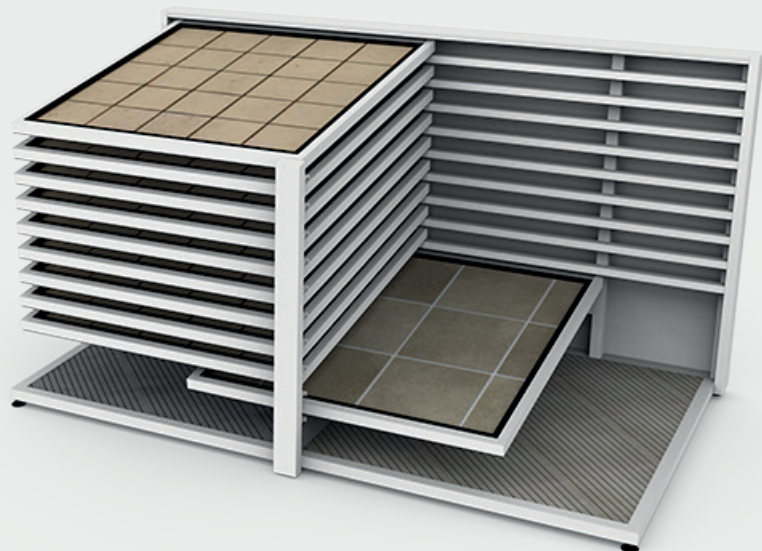

BR SERIES

D STANDS

boracelik

Horizontal display unit with panels that have the sliding feature.

BR014A

FEATURES

SERIES BR SERIES STAND D

DIRECTION HORIZONTAL, SLIDING

CODE	STAND SIZE	PANELS	PANEL SIZE	WEIGHT	PACKAGE SIZE
BR014A01	145*110*70	10	61*61	-	-
BR014A02	145*136*142	10	61*121	-	-
BR014A03	185*136*90	10	81*81	-	-
BR014A04	205*136*100	10	91*91	-	-
BR014A05	205*140*140	10	91*136	-	-