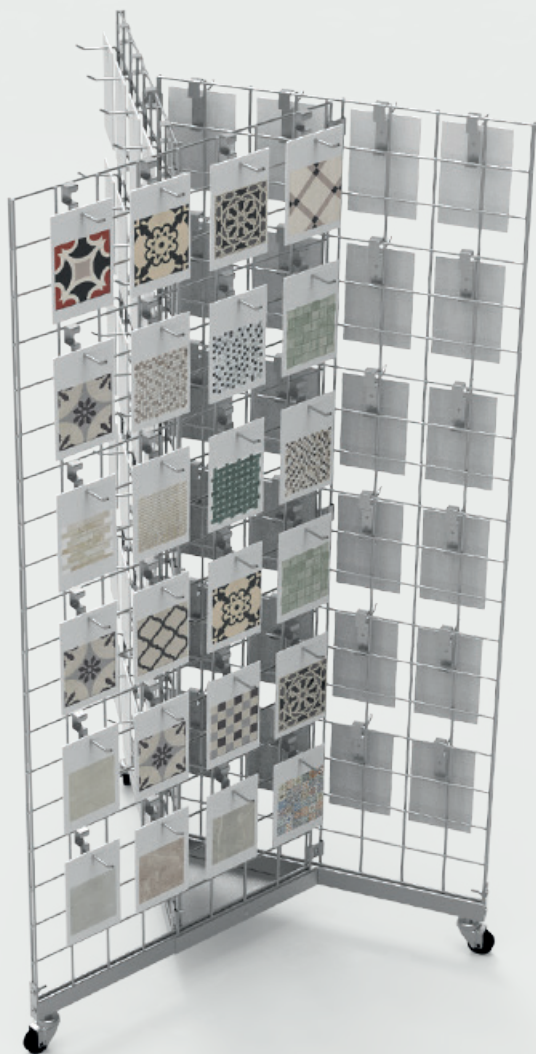

# BT SERIES

## TOTEMS

boracelik

Vertical wire gridwall display in different shapes. The product order of the hanging bracket with code BW057M01 should be specified separately.

## BT078C

### FEATURES

SERIES BT TOTEMS DIRECTION VERTICAL

CODE	STAND SIZE	PANELS	PANEL SIZE	WEIGHT	PACKAGE SIZE
BT078C01	73*187*73	-	-	-	-