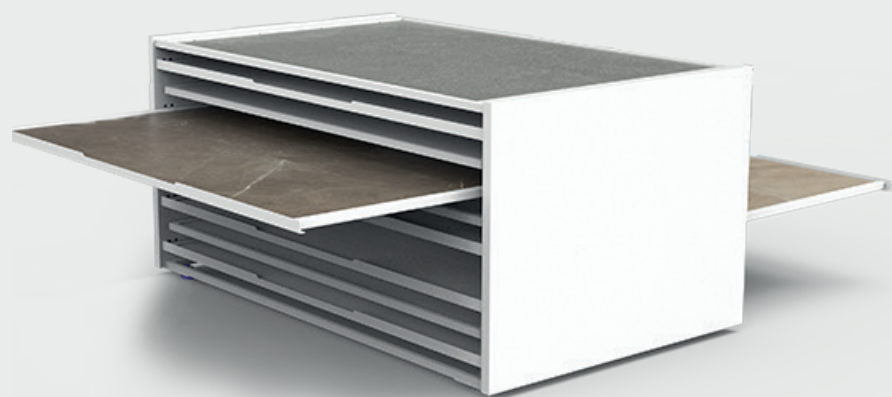

BD SERIES

DRAWERS

boracelik

Horizontal display unit with panels that have the pull feature.

BD003C

FEATURES

SERIES BD SERIES DRAWERS

DIRECTION HORIZONTAL, PULL

| CODE | STAND SIZE | PANELS | PANEL SIZE | WEIGHT | PACKAGE SIZE |
|----------|-------------|--------|------------|--------|--------------|
| BD003C01 | 140*96*155 | 9+1 | 121*121 | - | - |
| BD003C02 | 140*96*155 | 9+1 | 61*121 | - | - |
| BD003C03 | 207*100*129 | 9+1 | 101*193 | - | - |
| BD003C04 | 217*100*129 | 9+1 | 101*201 | - | - |
| BD003C05 | - | 9+1 | 101*101 | - | - |

170 KG

TECHNICAL DRAWING