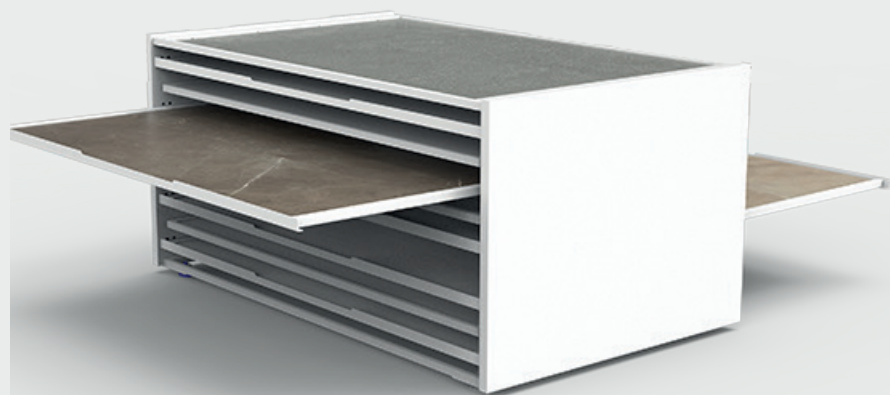

## DRAWERS

boracelik

Horizontal display unit with panels that have the pull feature.

### FEATURES

SERIES BD SERIES DRAWERS

DIRECTION HORIZONTAL, PULL

| CODE     | STAND SIZE  | PANELS | PANEL SIZE | WEIGHT | PACKAGE SIZE |
|----------|-------------|--------|------------|--------|--------------|
| BD003D01 | 140*96*155  | 9+1    | 121*121    | -      | -            |
| BD003D02 | 140*96*155  | 9+1    | 61*121     | -      | -            |
| BD003D03 | 207*100*129 | 9+1    | 101*193    | -      | -            |
| BD003D04 | 217*100*129 | 9+1    | 101*201    | -      | -            |
| BD003D05 | -           | 9+1    | 101*101    | -      | -            |